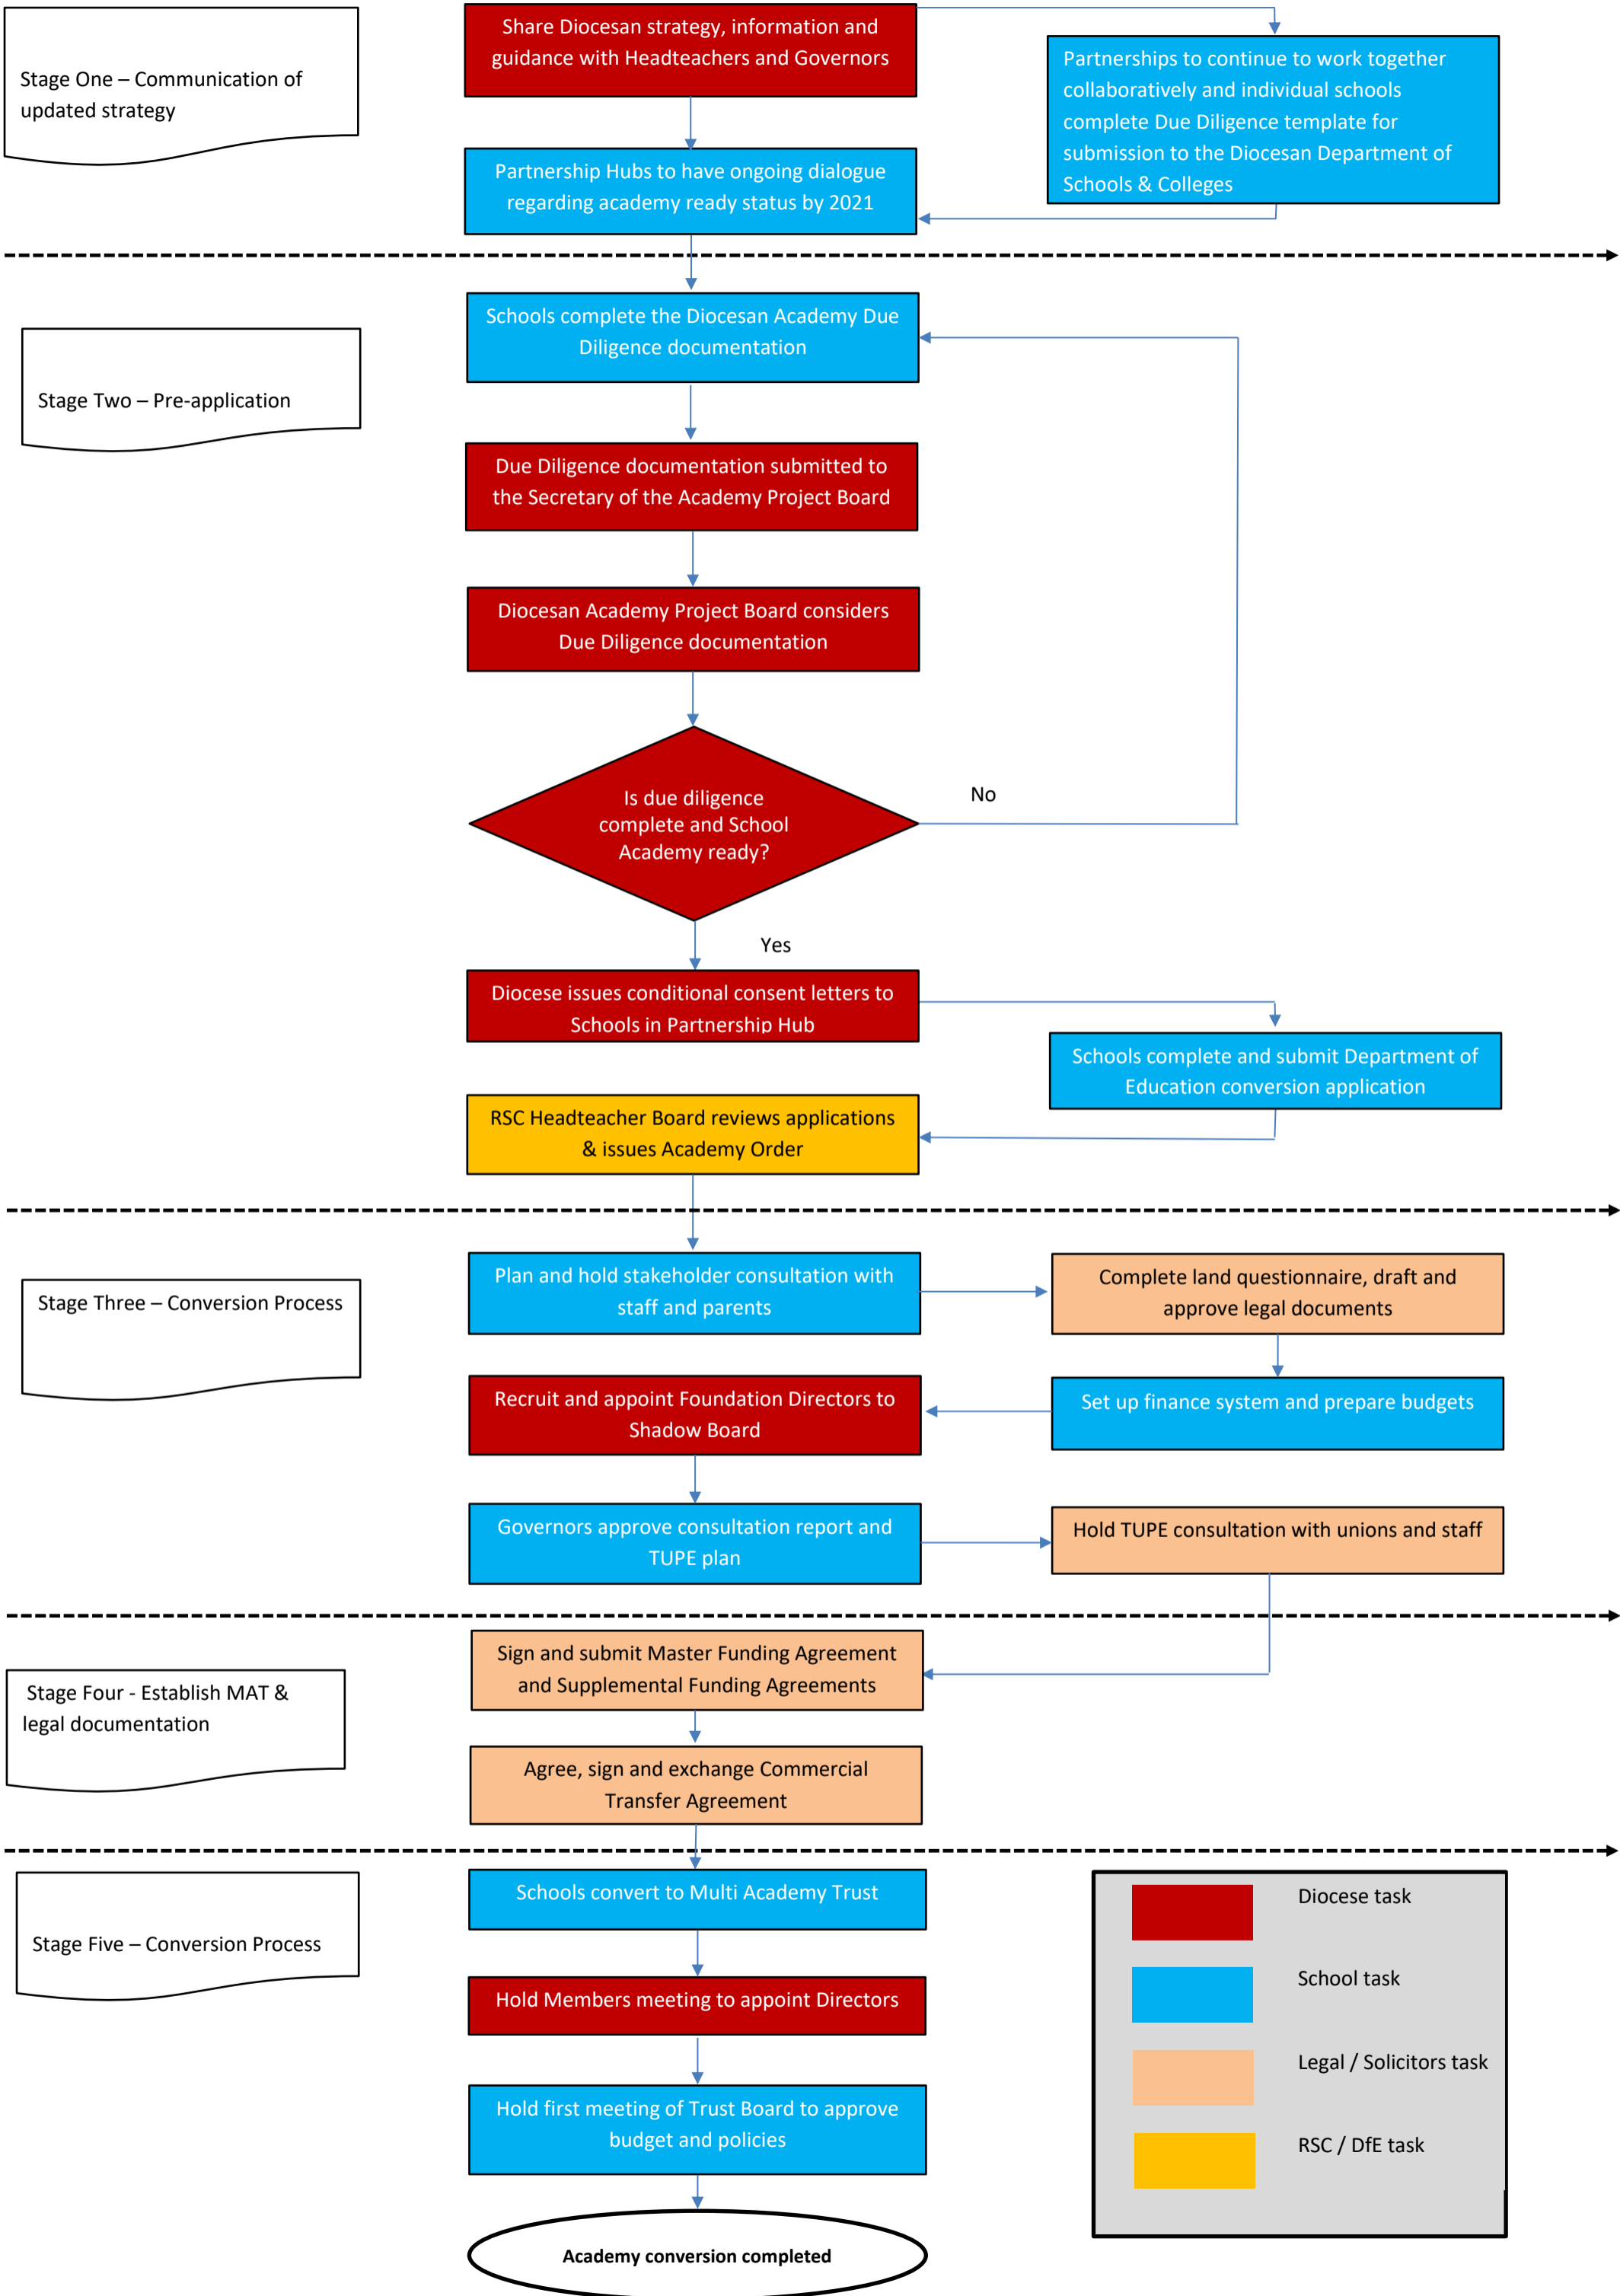

Diocese of Clifton Multi Academy Trust Conversion Programme – Process Flow

	Diocese task
	School task
	Legal / Solicitors task
	RSC / DfE task